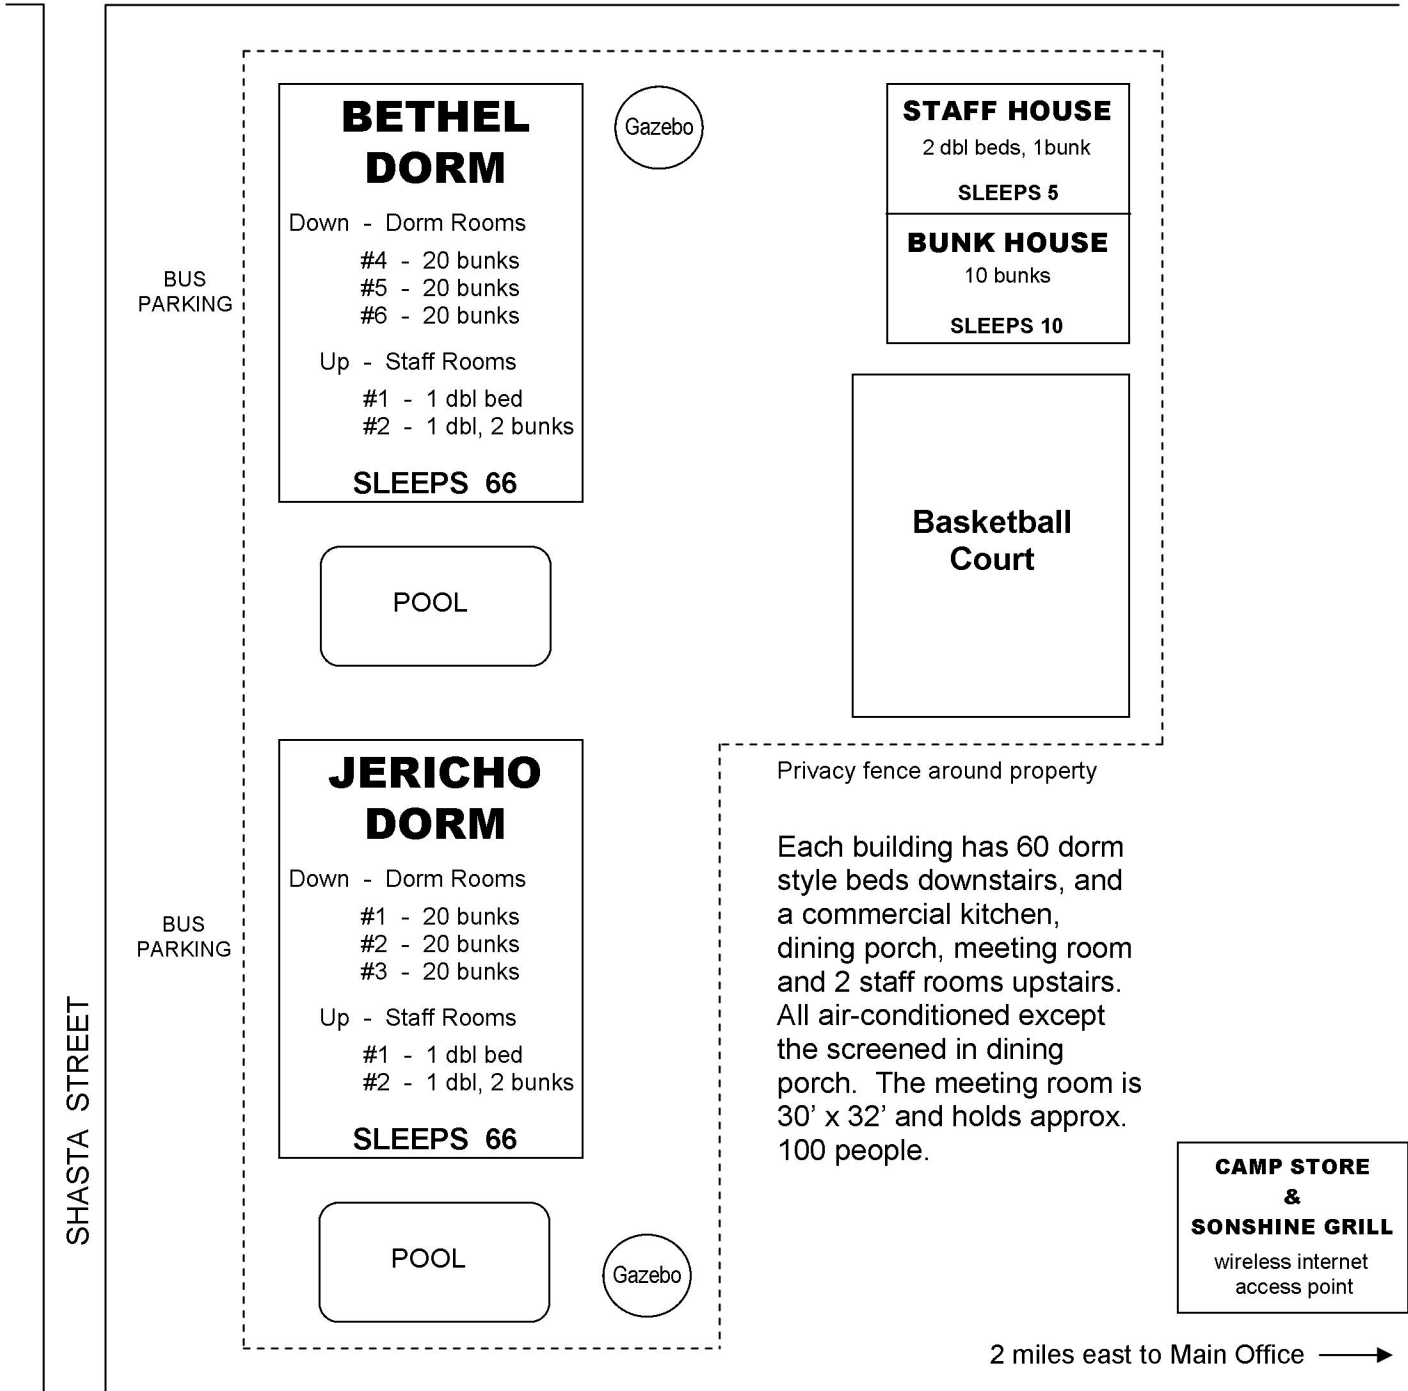

BELGRADE AVENUE

22108 FRONT BEACH ROAD ( West Highway 98-A )

Public Access  
To Beach

**GULF OF MEXICO**