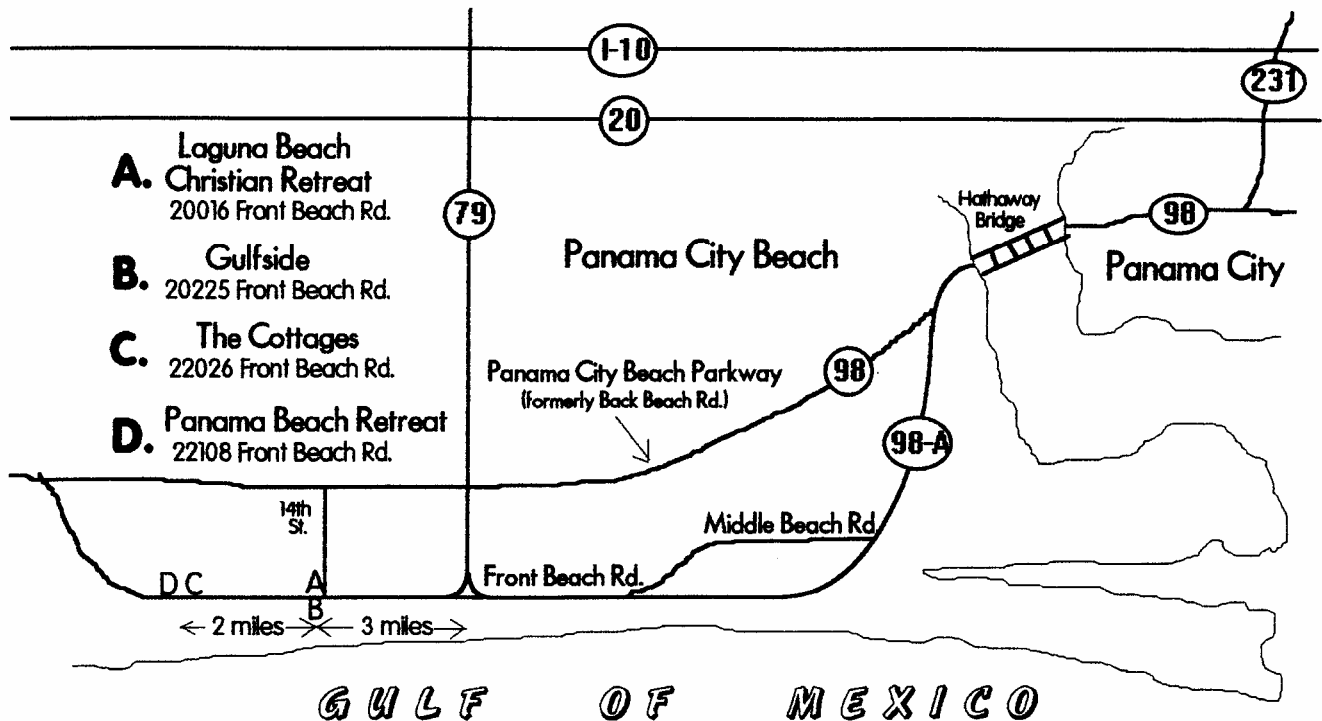

Laguna Beach Christian Retreats

20016 Front Beach Road Panama City Beach, Florida 32413

850-234-2502

www.christiancamp.com

laguna@knology.net

Map Directions

Driving here from the north or east, it is faster to bypass downtown Panama City via Hwy. 20 & Hwy. 79.

FROM ATLANTA: I-85 south, I-185 south to Columbus/Phenix City, 431 south to Dothan, 231 south, 20 west, 79 south, 98-A or Front Beach Rd. west 3 miles. Office on right.

FROM MONTGOMERY: 231 south to Troy, 167 south through Enterprise, changing to 79 south at Florida state line, 98-A or Front Beach Rd. west 3 miles. Office on right.

FROM TALLAHASSEE: 20 west, 79 south, 98-A or Front Beach Rd. west 3 miles. Office on right.

FROM PENSACOLA: I-10 East, 331 south, 20 east, 79 south, 98-A or Front Beach Rd. west 3 miles.